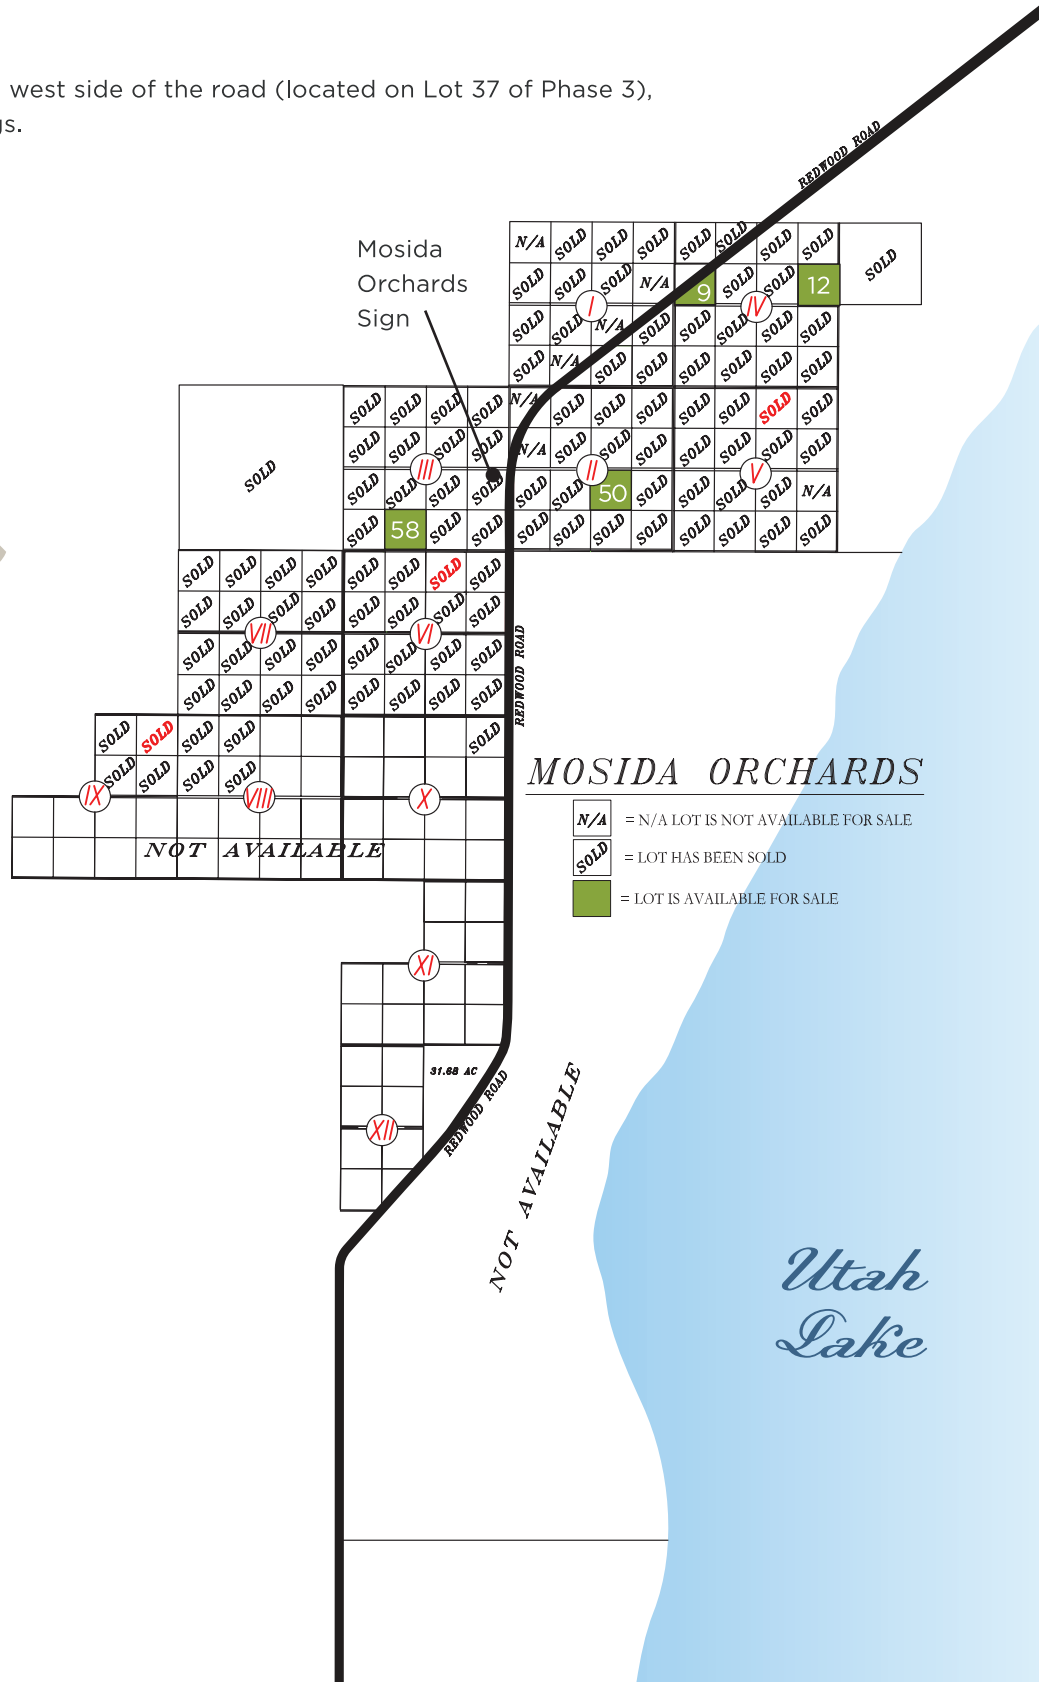

DIRECTIONS TO MOSIDA ORCHARDS

1. From I-15 take the American Fork West Main Street Exit and continue west onto Pioneer Crossing to Redwood Road.
2. Turn left (south) on Redwood Road.
3. See the Mosida Orchards sign on the west side of the road (located on Lot 37 of Phase 3), just 7 miles south of Saratoga Springs.

AVERAGE LOT SIZE 9.54 ACRES

For more information contact
Harward Real Estate at (801) 377-5600
or email terry@harwardrealestate.com